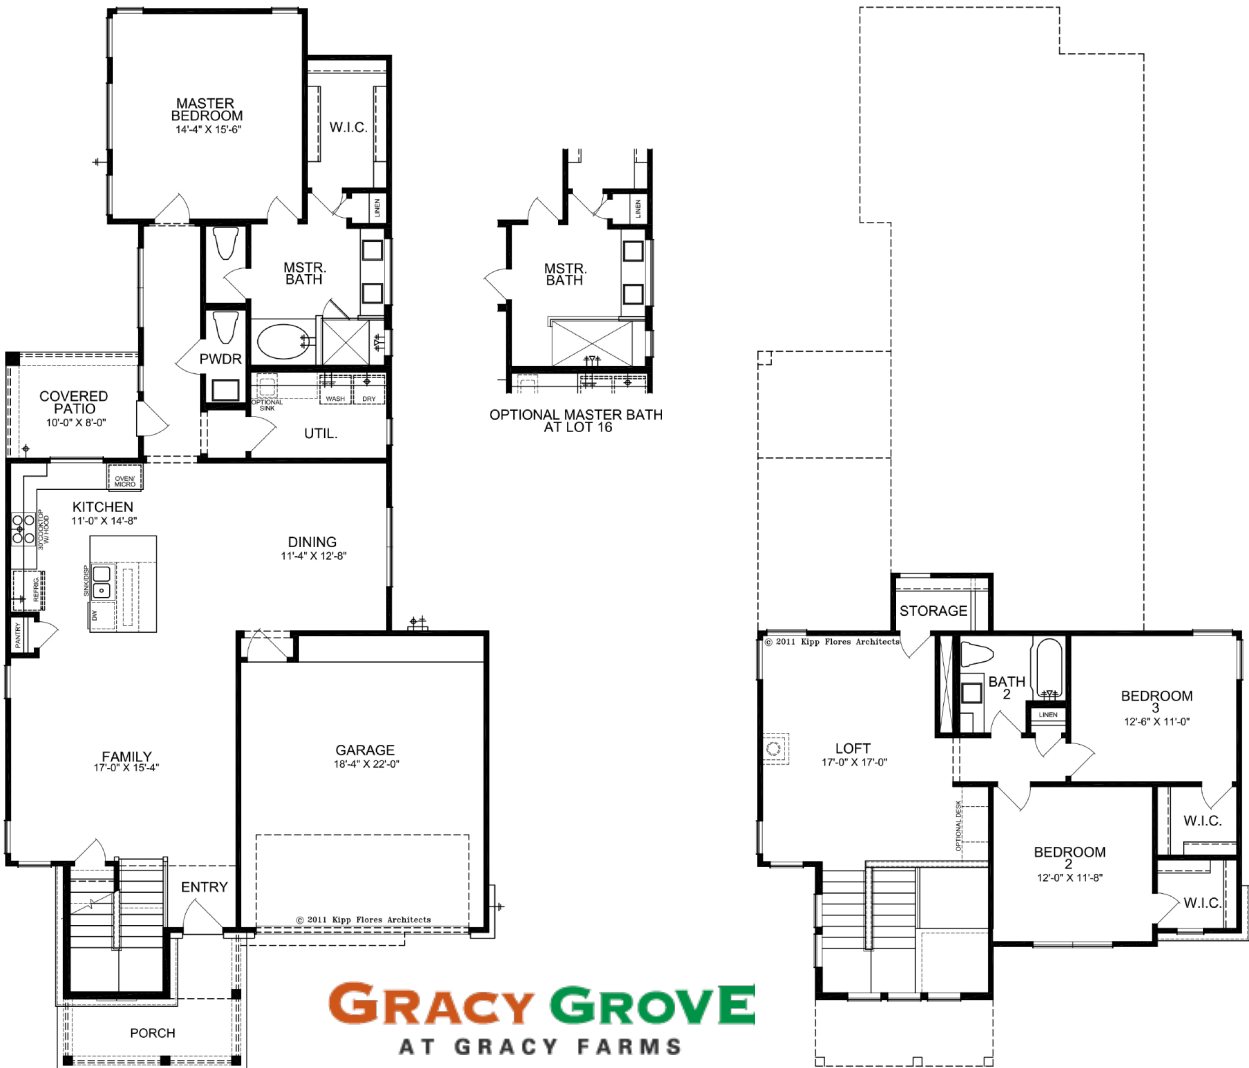

PLAN 2315

THE DOMAIN

2,349 sq ft

ELEVATION 'B'

Plans and elevations depicted herein, and in any promotional material or advertisements are artist's conceptions only and should not be relied upon as a representation of a completed house. Floor plans, elevations, square footage and related information are subject to change without prior notice. The actual house as constructed may or may not contain the features, layouts and square footages depicted. Drawings shown are not to scale.

PLAN 2315

THE DOMAIN

2,349 sq ft

ELEVATION 'A'

GRACY GROVE
AT GRACY FARMS

Plans and elevations depicted herein, and in any promotional material or advertisements are artist's conceptions only and should not be relied upon as a representation of a completed house. Floor plans, elevations, square footage and related information are subject to change without prior notice. The actual house as constructed may or may not contain the features, layouts and square footages depicted. Drawings shown are not to scale.