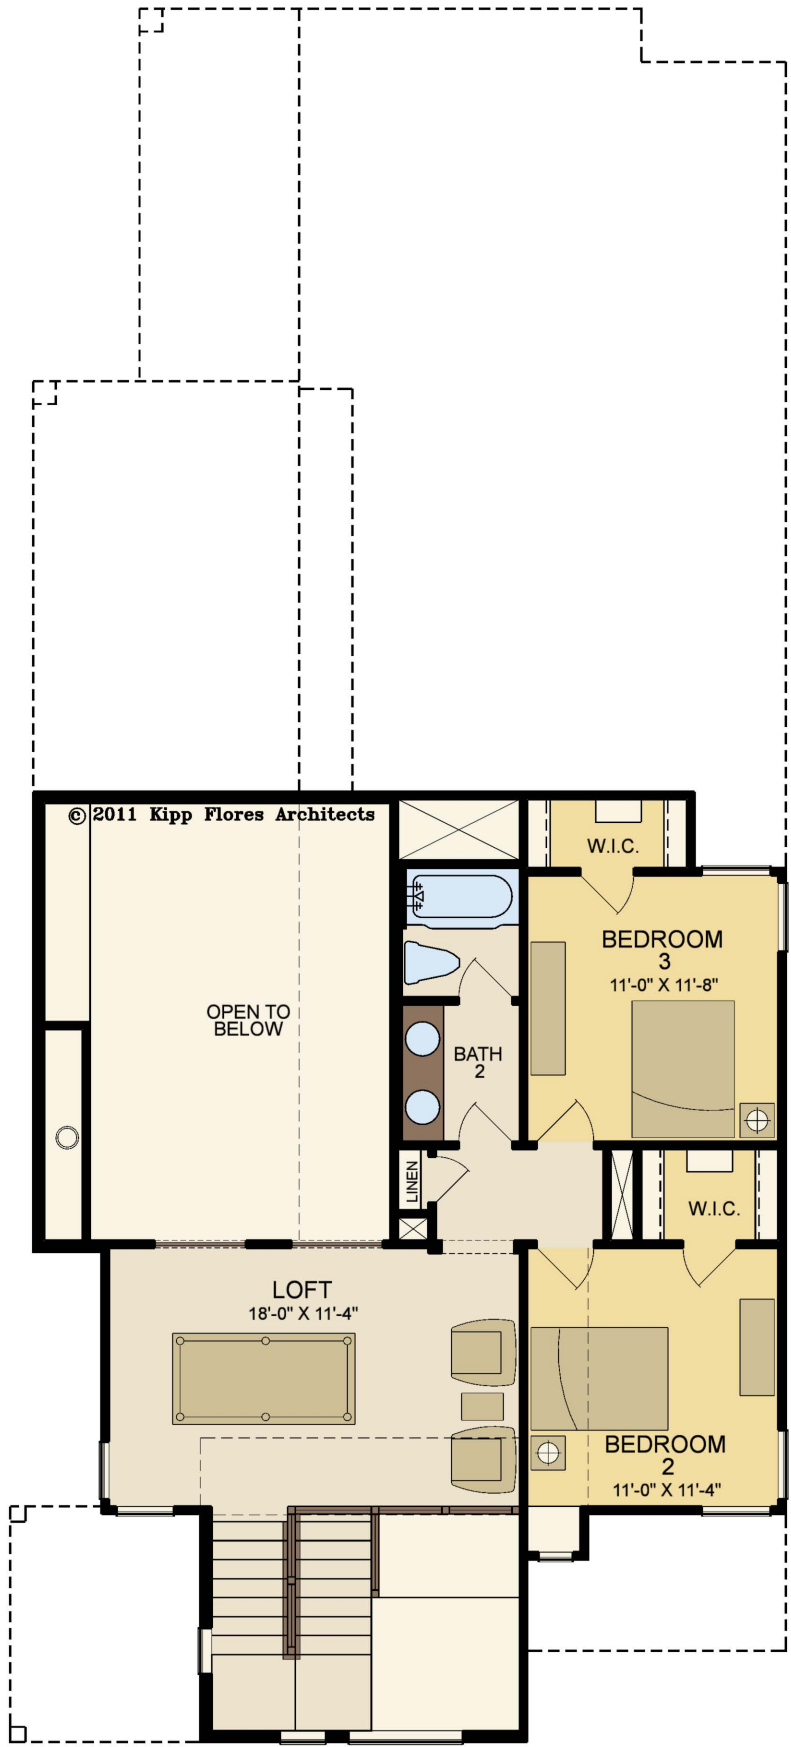

© 2011 Kipp Flores Architects

© 2011 Kipp Flores Architects

OPEN TO BELOW

W.I.C.

BEDROOM 3
11'-0" X 11'-8"

BATH 2

LINEN

W.I.C.

LOFT
18'-0" X 11'-4"

BEDROOM 2
11'-0" X 11'-4"