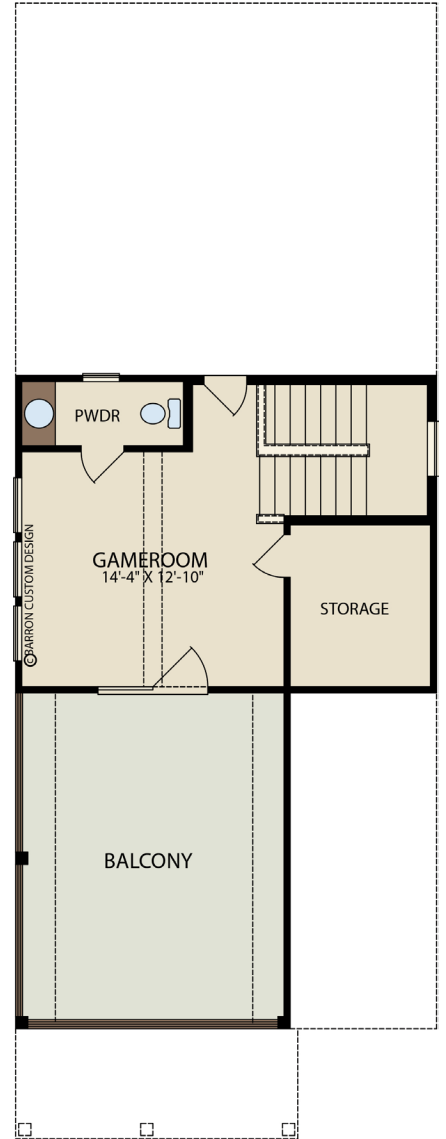

HOMETOWN TEXAS

PLAN 2180

2,180 sq ft

Plans and elevations depicted herein, and in any promotional material or advertisements are artist's conceptions only and should not be relied upon as a representation of a completed house. Floor plans, elevations, square footage and related information are subject to change without prior notice. The actual house as constructed may or may not contain the features, layouts and square footages depicted. Drawings shown are not to scale.