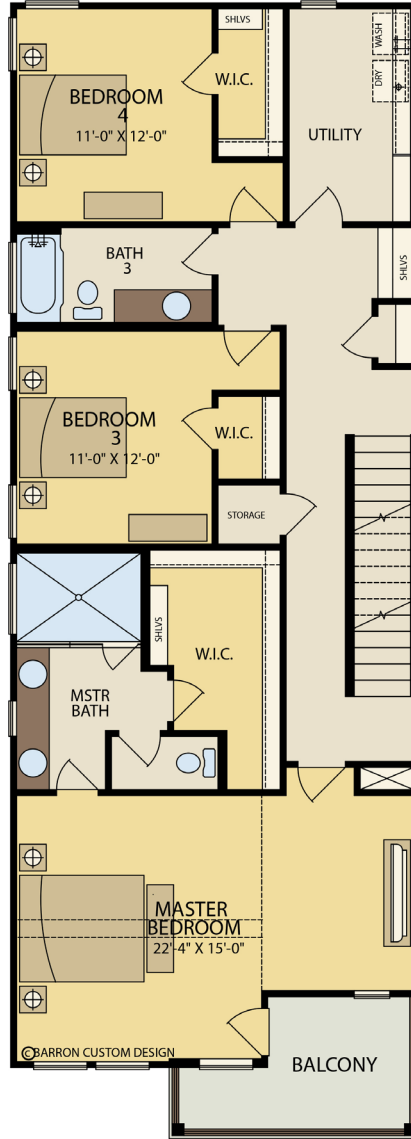

HOMETOWN TEXAS

PLAN 2493

2,493 sq ft

Plans and elevations depicted herein, and in any promotional material or advertisements are artist's conceptions only and should not be relied upon as a representation of a completed house. Floor plans, elevations, square footage and related information are subject to change without prior notice. The actual house as constructed may or may not contain the features, layouts and square footages depicted. Drawings shown are not to scale.